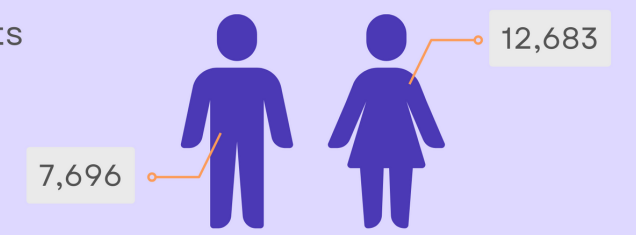

AY 2021-2022

Students Starting a Degree

Total number of first year students
20,379