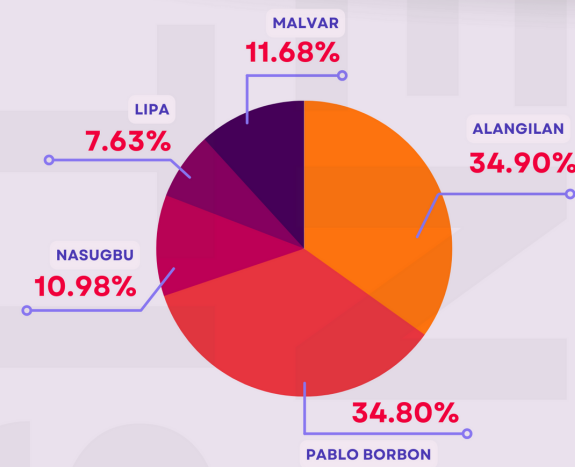

AY 2021-2022

Students' Enrollment Data

Total number of enrollment
52,667