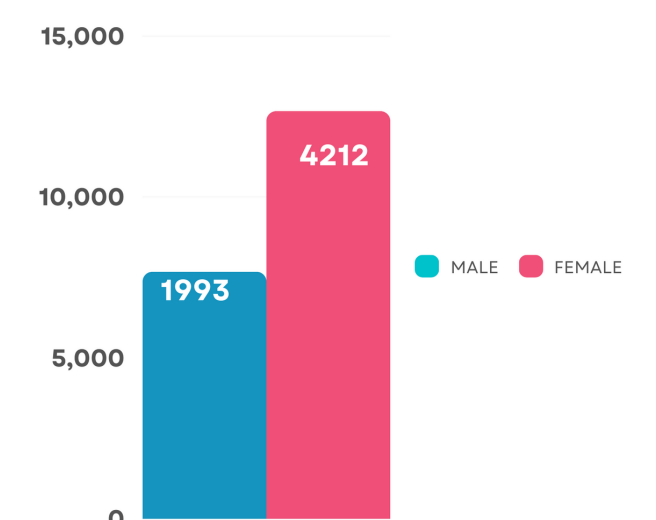

Number of First-Generation Women Starting a Degree

Of the 6,205 first generation students starting a degree, 4,212 or 67.88 percent are women.