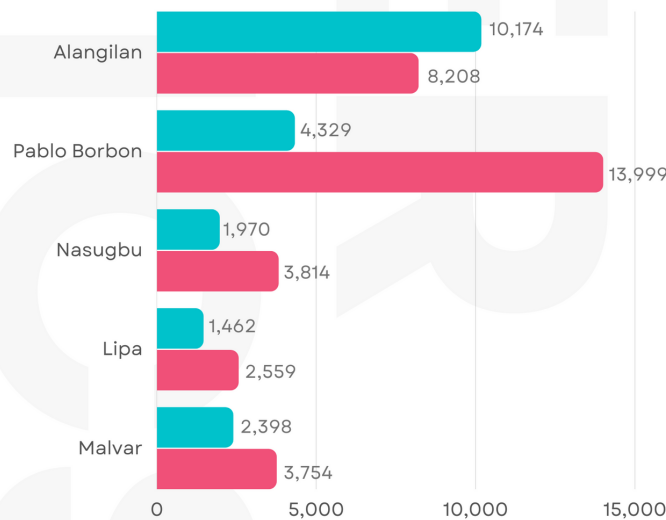

Male/Female Enrolment per Campus