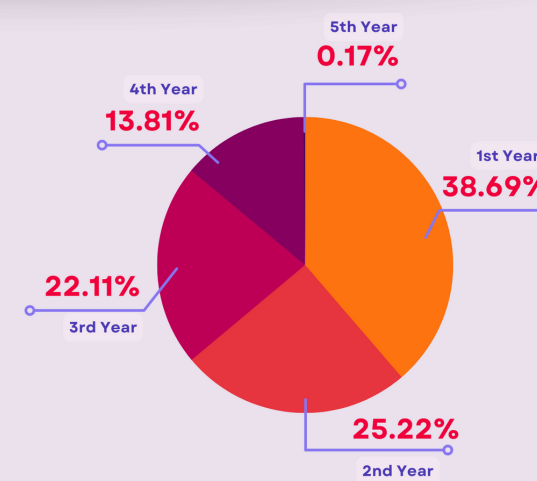

AY 2021-2022

Students' Enrollment Data

Total number of enrollment
52,667