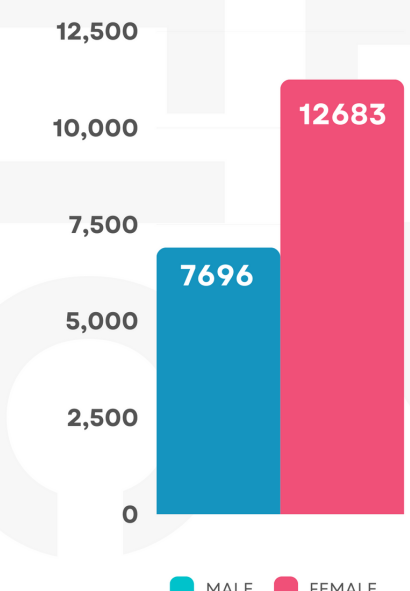

Number of Students Starting a Degree

For AY 2022-2023, first year students hold the most number of enrollees with 20,379 or 38.69 percent of the total enrollment of 52,667 students.