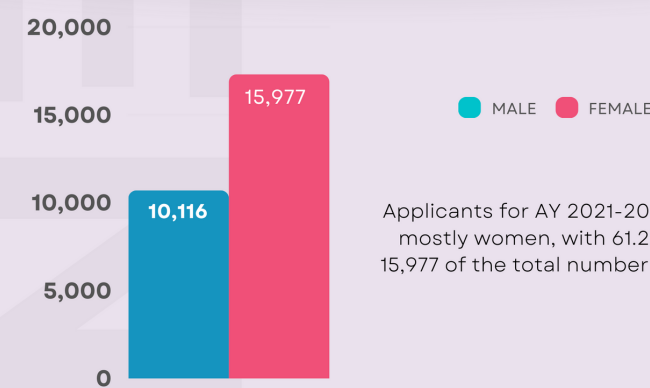

DATA ON FEMALE ENROLMENT

AY 2021-2022

Students' Application and Admission Rate

Total number of applicants
26,093

Male and Female Applicants