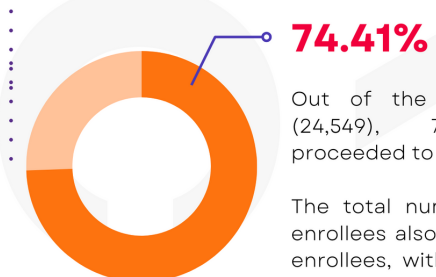

DATA ON FEMALE ENROLMENT

AY 2021-2022

Students' Application and Admission Rate

Total number of applicants
26,093

Data on admissions to the University showed that 94.08 percent of the total applicants (24,549) passed the admission test and qualified for enrollment.

Total number of qualifiers
24,549

Out of the total qualifiers (24,549), 74.41 percent proceeded to enrollment.

The total number of women enrollees also surpassed male enrollees, with 11,290 or 61.80 percent, compared to male enrollment of 6,977 or 38.20 percent.

Total number of enrolled students
18,267

Data for this enrollment period revealed that women are most likely to enroll in the University than men. This goes to show that the University does not hinder the application and thereafter enrollment of women. The University provides equal opportunity in terms of access to quality education to both male and female students.

AY 2021-2022

Students' Enrollment Data

Total number of enrollment
52,667

Male/Female Enrolment per Campus

MALE FEMALE

Male/Female Enrolment per Year Level

The data shows that there are more female enrollees than male from first to fifth year level.

Source: BatStateU-Registrar's Offices

AY 2021-2022

Students Starting a Degree

Total number of first year students
20,379

Number of First-Generation Students Starting a Degree

Data showed that first generation students starting a degree has a total of 6,205 enrollees. They comprise 30.45 percent of the total number of first year students.

Number of Students Starting a Degree

For AY 2022-2023, first year students hold the most number of enrollees with 20,379 or 38.69 percent of the total enrollment of 52,667 students.

Number of Women Starting a Degree