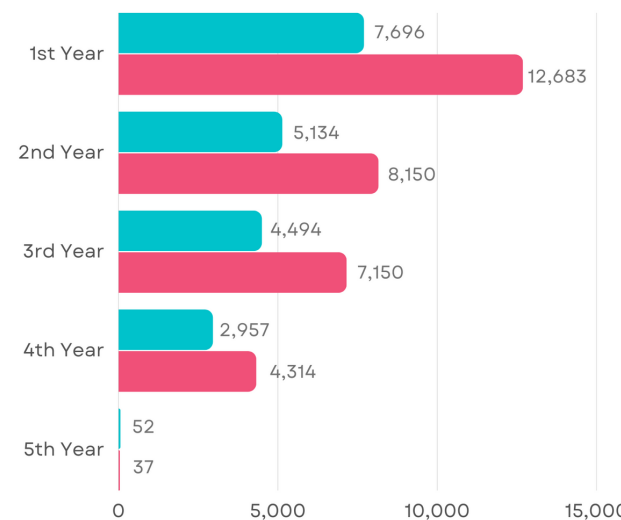

Male/Female Enrolment per Year Level