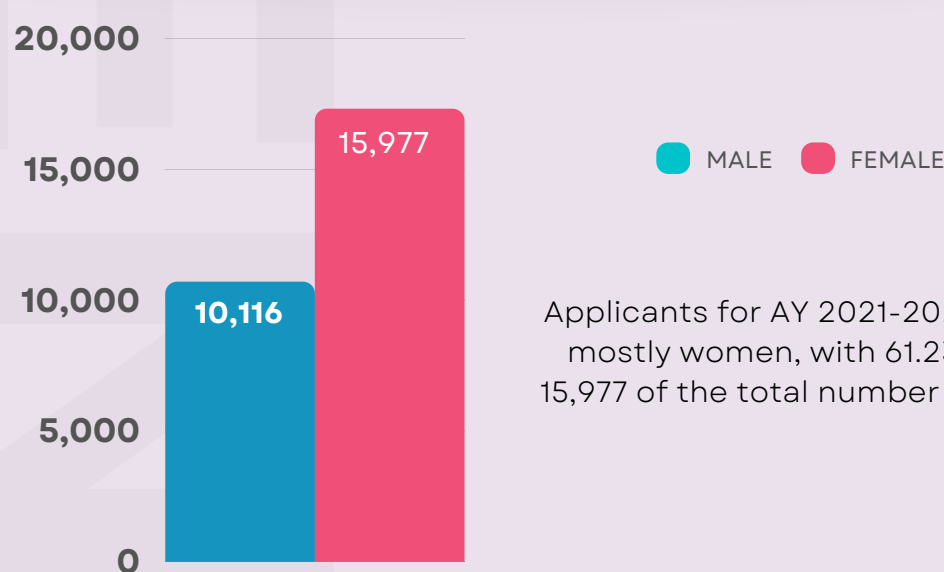

## Students' Application and Admission Rate

Total number of applicants

# 26,093

Male and Female Applicants

Applicants for AY 2021-2022 comprised mostly women, with 61.23 percent or 15,977 of the total number of applicants.

### 94.08%

Data on admissions to the University showed that 94.08 percent of the total applicants (24,549) passed the admission test and qualified for enrolment.

Total number of qualifiers