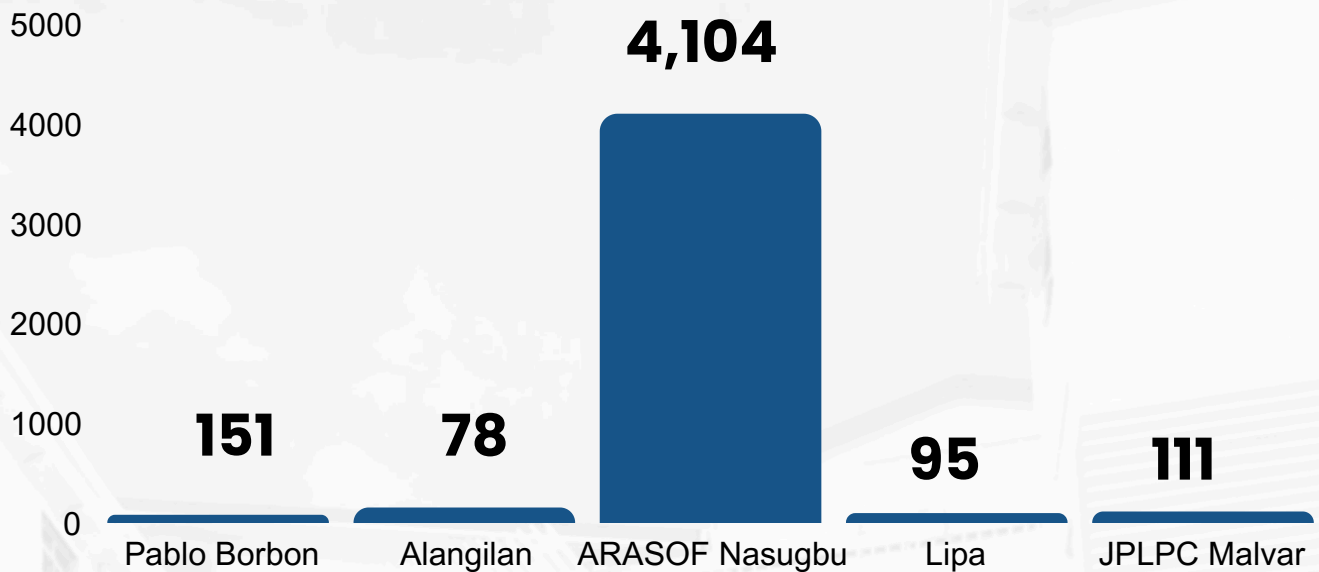

LIBRARY EXTERNAL USER REPORT

In 2023, a total of 4,539 visits were recorded in the BatStateU Libraries across its campuses.

ARASOF-Nasugbu campus recorded the highest number of external library visitors, followed by Pablo Borbon campus. Both campuses opened their extensive resources to the local community for research, benchmarking, and other academic purposes.

In 2023, a total of 342,942 visits were recorded in the BatStateU Online Library.

Source: STEAM Library

***Leading Innovations, Transforming Lives
Building the Nation***